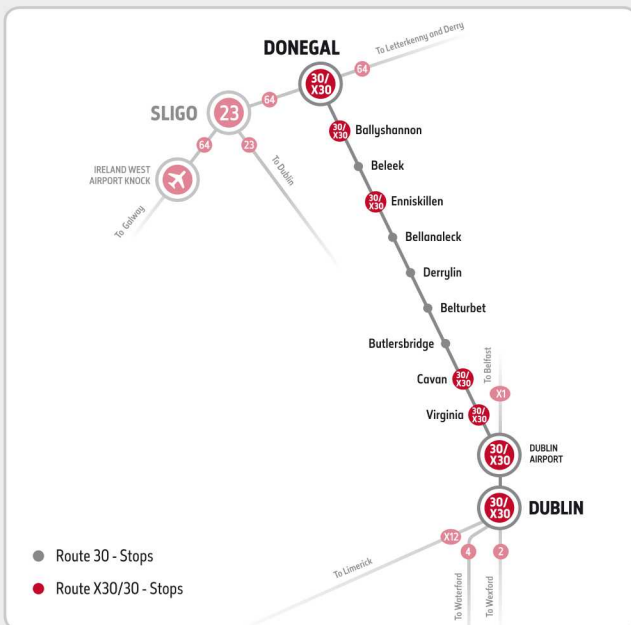

## Where will you go today?

- ✓ 13 services daily departing Donegal every 90 minutes to Dublin City and Dublin Airport
- ✓ Now includes 26 departures to/from Donegal, Ballyshannon, Enniskillen, Cavan, Virginia, Dublin Airport and Dublin City
- ✓ Expressway's new limited stop 'X' service allows faster journey times; Donegal to Dublin Airport in just 3:15, Donegal to Dublin City now just 3:35
- ✓ Early morning services to Dublin Airport depart Donegal at 1am, 2.30am and 5.30am
- ✓ Buy online at [expressway.ie](http://expressway.ie) for a 5% discount

## Route 30/X30 Donegal to Dublin

Disclaimer: Not all locations are shown, please see timetables for full list of Expressway route destinations served. Map is for illustrative purposes only. Timetable and Map correct at time of print. Copyright Expressway 2018.

## Route 30/X30 Donegal to Dublin Airport and Dublin City

Effective from 11th February, 2018

Introducing Expressway's new limited stop 'X30' service with reduced journey times and 26 daily services. Now that's way better.